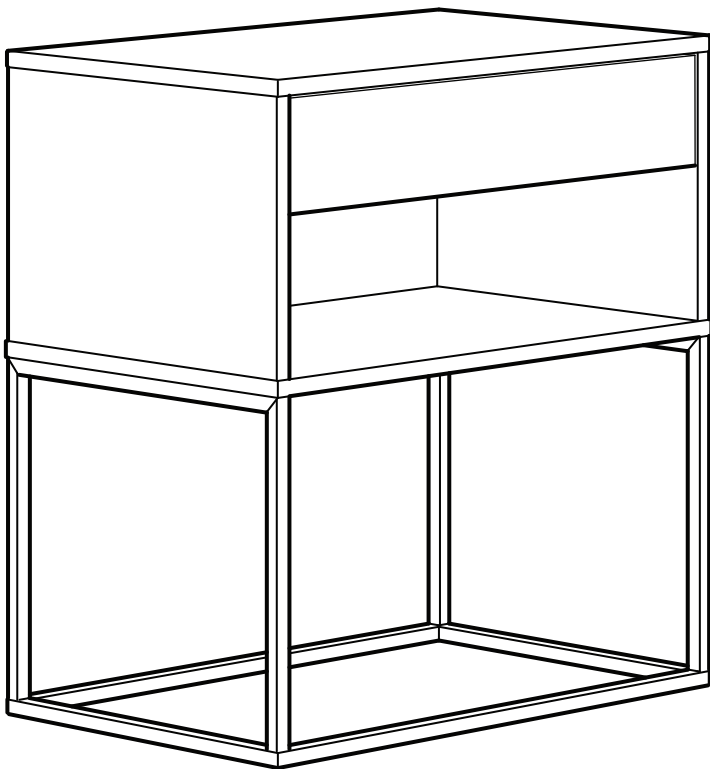

VIKHAMMER

Design and Quality
IKEA of Sweden